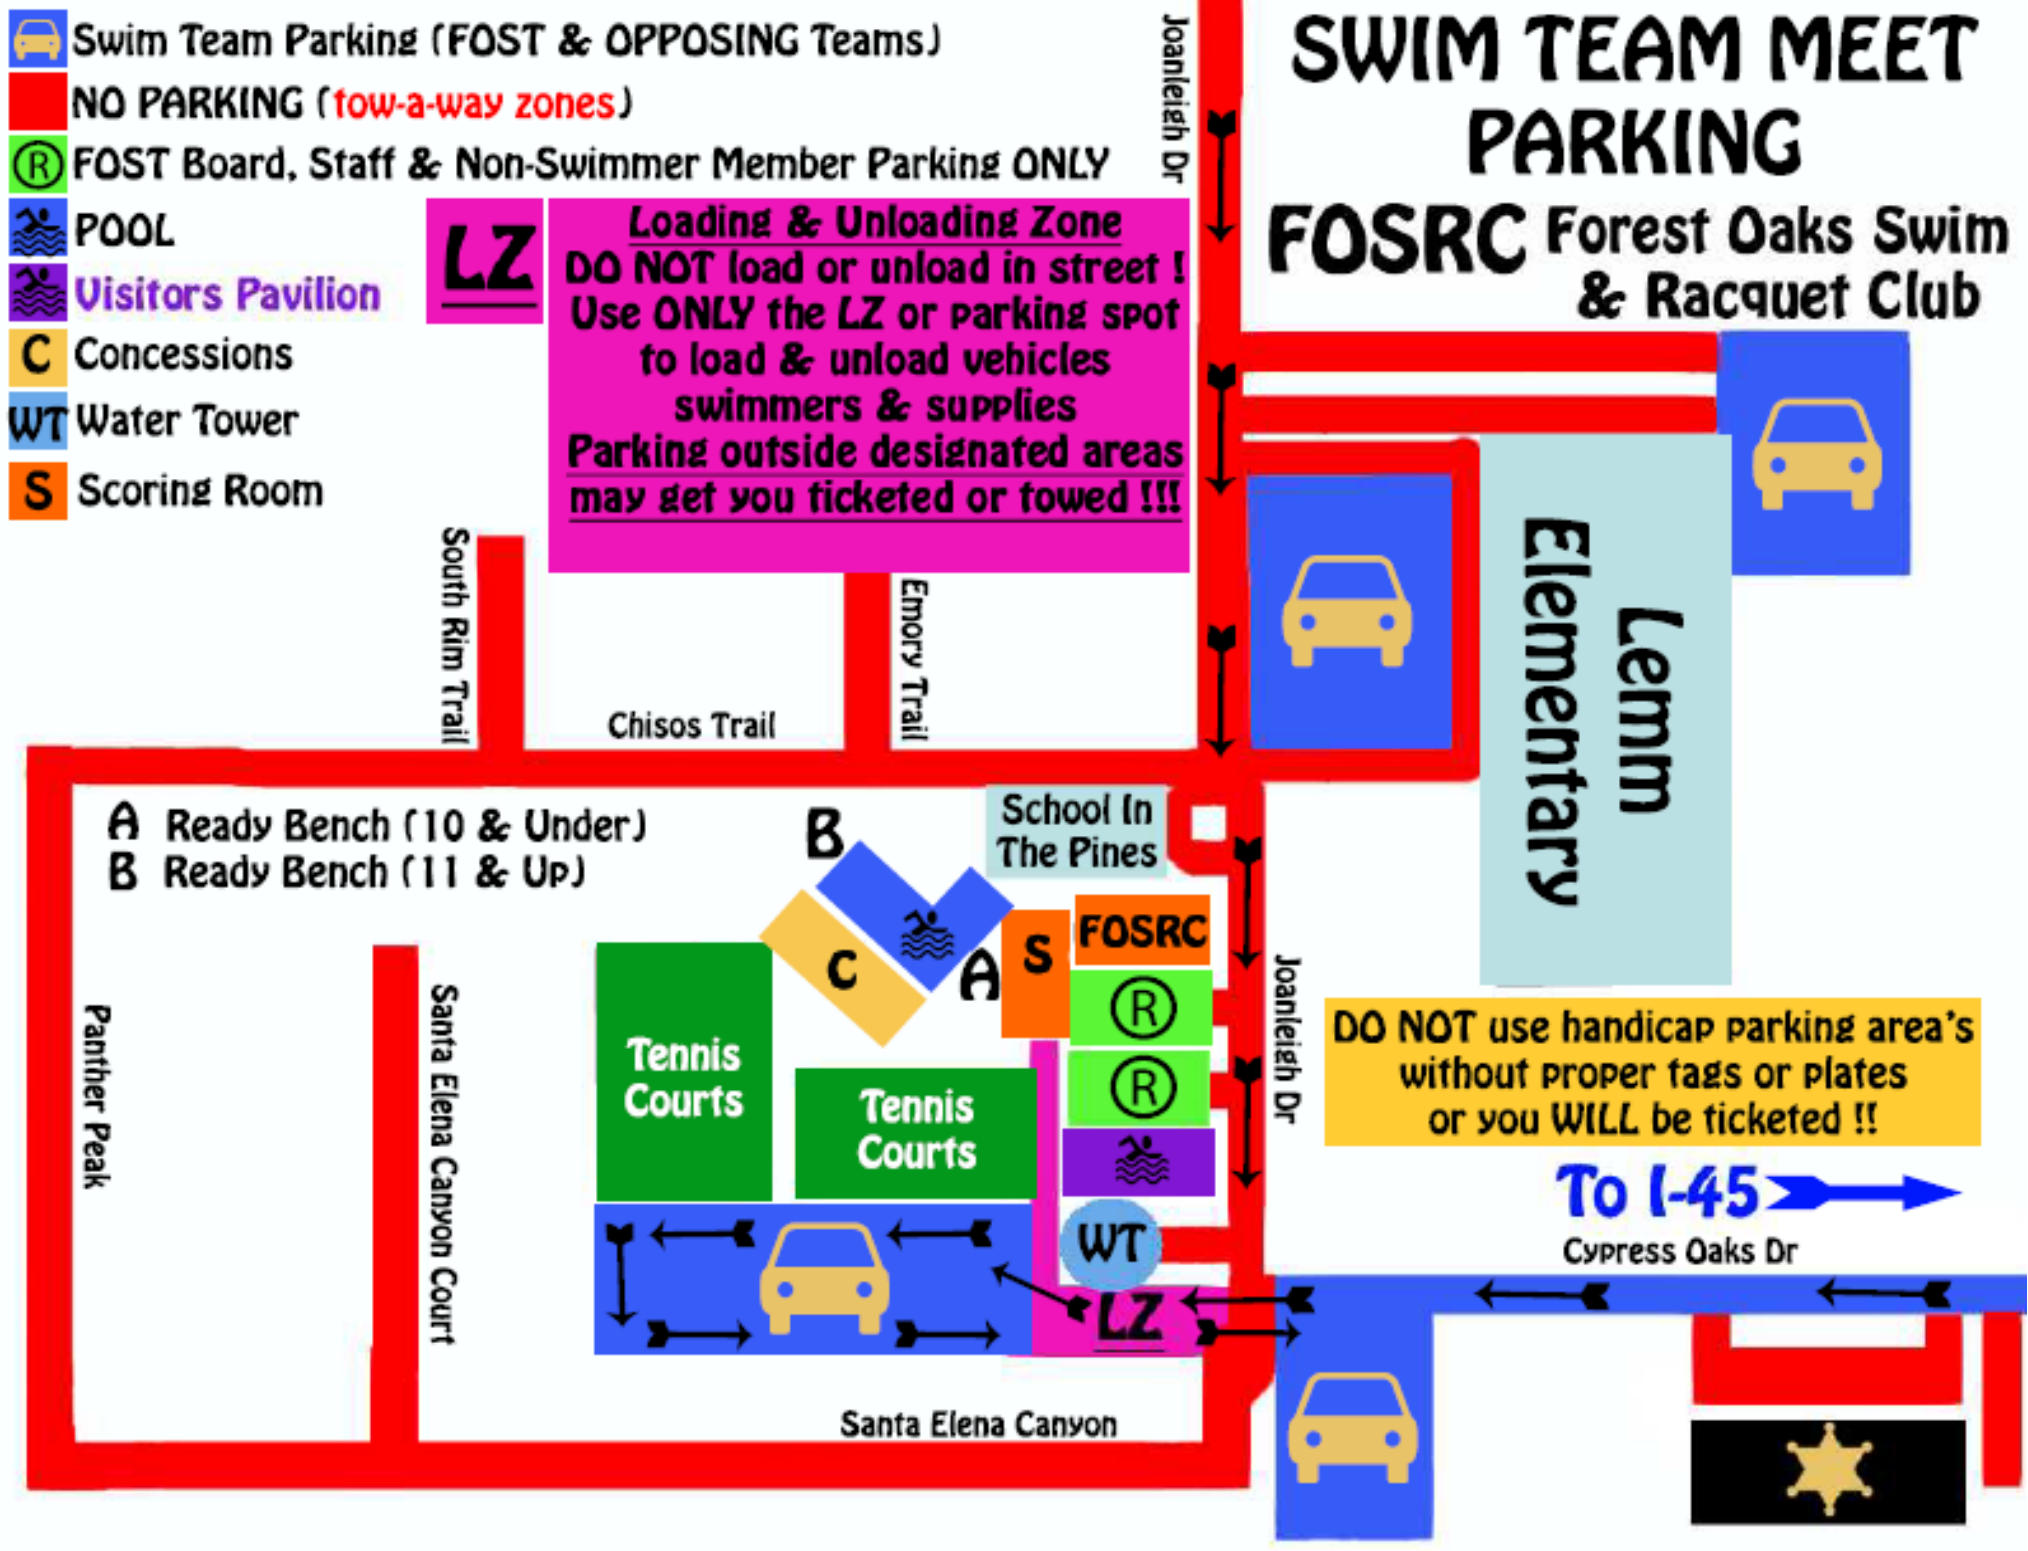

 Swim Team Parking (FOST & OPPOSING Teams)

 NO PARKING (tow-a-way zones)

 FOST Board, Staff & Non-Swimmer Member Parking ONLY

 POOL

 Visitors Pavilion

 Concessions

 Water Tower

 Scoring Room

LZ Loading & Unloading Zone
DO NOT load or unload in street!
Use ONLY the LZ or parking spot
to load & unload vehicles
swimmers & supplies
Parking outside designated areas
may get you ticketed or towed !!!

SWIM TEAM MEET PARKING

FOSRC Forest Oaks Swim & Racquet Club

A Ready Bench (10 & Under)
B Ready Bench (11 & Up)

Tennis Courts

Tennis Courts

FOSRC

School In The Pines

WT

LZ

Santa Elena Canyon

DO NOT use handicap parking area's
without proper tags or plates
or you WILL be ticketed !!

To I-45

Cypress Oaks Dr